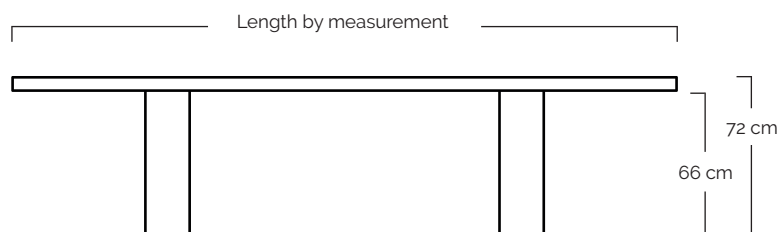

Gaia is made as a standard in 4 different widths
75, 90, 100 og 120 cm.

MATERIALS: Upcycled azobé Wood
SURFACE: Sanded or rustic
PLANKS: 25 or 30 cm wide, approx. 6 cm thick
MAX. LENGTH: 450 cm

WEIGHT

75x300 cm // 230 kg
 90x300 cm // 260 kg

100x300 cm // 280 kg
 120x300 cm // 405 kg

Contact us for weight calculations
for Gaia in different lengths

Miljømerket for ansvarligt skovbrug