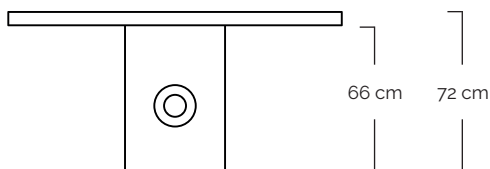

IDUN

Square plank table from upcycled bulwark from old Danish harbours. The wood is certified FSC® recycled 100%, and contains only natural oils.

-  LONG LIFETIME
-  MINIMAL MAINTENANCE
-  FREE OF CHEMICALS
The wood is tested by COWI
-  WEATHERPROOF
-  UPCYCLING
The wood is certified FSC Recycled 100%
-  TAILORMADE SOLUTIONS

MATERIALS: Upcycled azobé wood
SURFACE: Sanded or rustic
PLANKS: 25 or 30 cm wide. Approx. 6 cm thick

WEIGHT

100 x 100 cm // 145 kg
 120 x 120 cm // 165 kg

150 x 150 cm // 210 kg
 180 x 180 cm // 260 kg

200x 200 cm // 300 kg