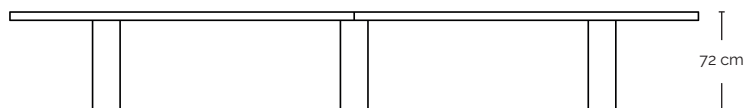

MATERIALS: Recycled azobé wood
SURFACE: Sanded or rustic
PLANKS: 30 cm wide. Approx. 6 cm thick
MAX. LENGTH: Infinite

WEIGHT*

120 x 500 cm // 570 kg	120 x 900 cm // 880 kg	120 x 1500 cm // 1360 kg
120 x 720 cm // 740 kg	120 x 1200 cm // 1120 kg	120 x 1800 cm // 1600 kg

*Contact us for weight calculations for Mosaic in different lengths

EXAMPLE OF MOSAIC FROM ABOVE

EXAMPLE OF MOSAIC FROM THE SIDE

Miljømerket for ansvarlig skovbrug