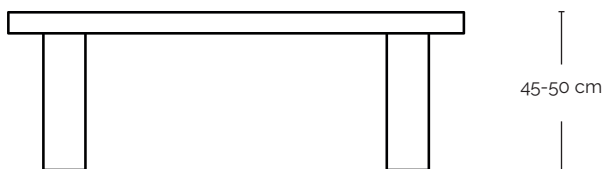

Standard width for Fenja is 60, 75 or 90 cm  
Width can also be customized

**MATERIALS:** Recycled azobé wood

**SURFACE:** Sanded or rustic

**PLANKS:** 25 or 30 cm wide. Approx. 6 cm thick

### WEIGHT

75 x 130 cm // 87 kg

90 x 130 cm // 100 kg

Miljømerket for ansvarligt skovbrug