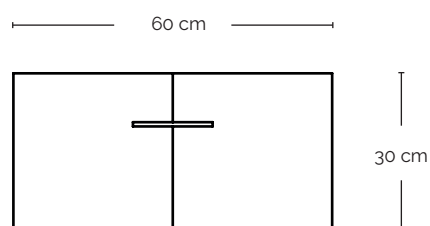

WEATHERPROOF

UPCYCLING  
*The wood is certified FSC Recycled 100%*

TAILORMADE SOLUTIONS

MATERIALS: Recycled azobé wood

SURFACE: Rustic

SIZE: 60x60 cm wide

WEIGHT

60 x 60 cm // 118 kg