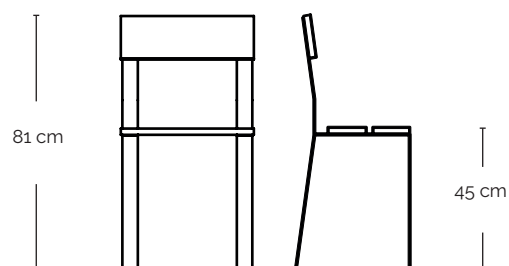

WEATHERPROOF

UPCYCLING
The wood is certified FSC Recycled 100%

Odeon can be made with or without armrests.

MATERIALS: Recycled azobé wood | Galvanised steel

SURFACE WOOD: Sanded

WEIGHT

81 cm high // 13 kg

Miljømerket for ansvarlig skovbrug